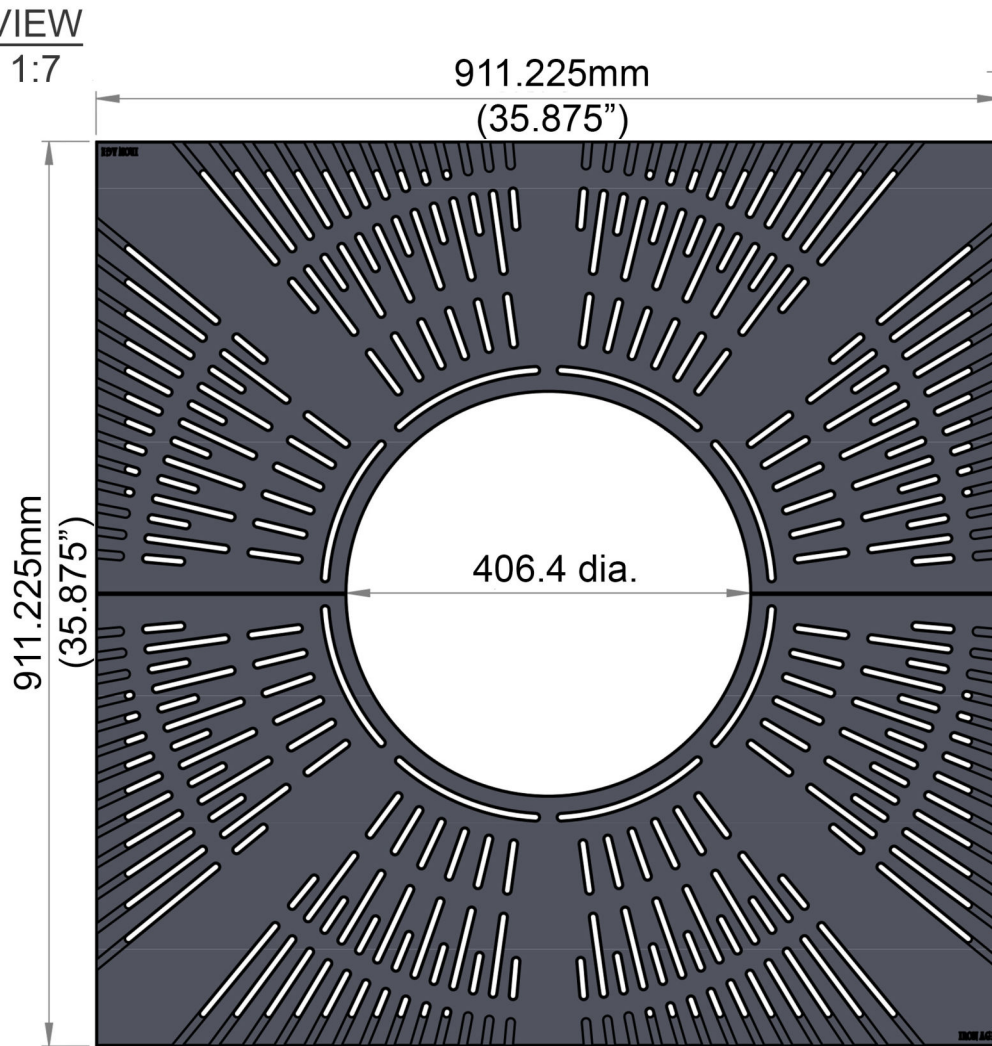

Issue	Date	Description	Name
A	19.5.2016	Detail Drawn	MP

TOP VIEW  
scale 1:7

BOTTOM VIEW  
scale 1:4

14.2875mm  
(0.5625")

7.94  
3.175  
25.4

EDGE VIEW  
scale 1:7

PERSPECTIVE VIEW  
scale 1:14

Pattern : Sonomo

Material : Cast Ductile Iron

Finish : Natural Finish

Thickness : 25.4

Dimensions : 911,2250

Units : mm

Load Class : N/A

Flow rate : N/A

Sonomo 911 Square Grate

Sonomo Tree Grate 36" sq.

Drawing no : SON-TGS-911

Product no : CI107-911TGS

Unit 5 Cotswold Business Park  
Millfield Lane  
Beds LU1 4AJ