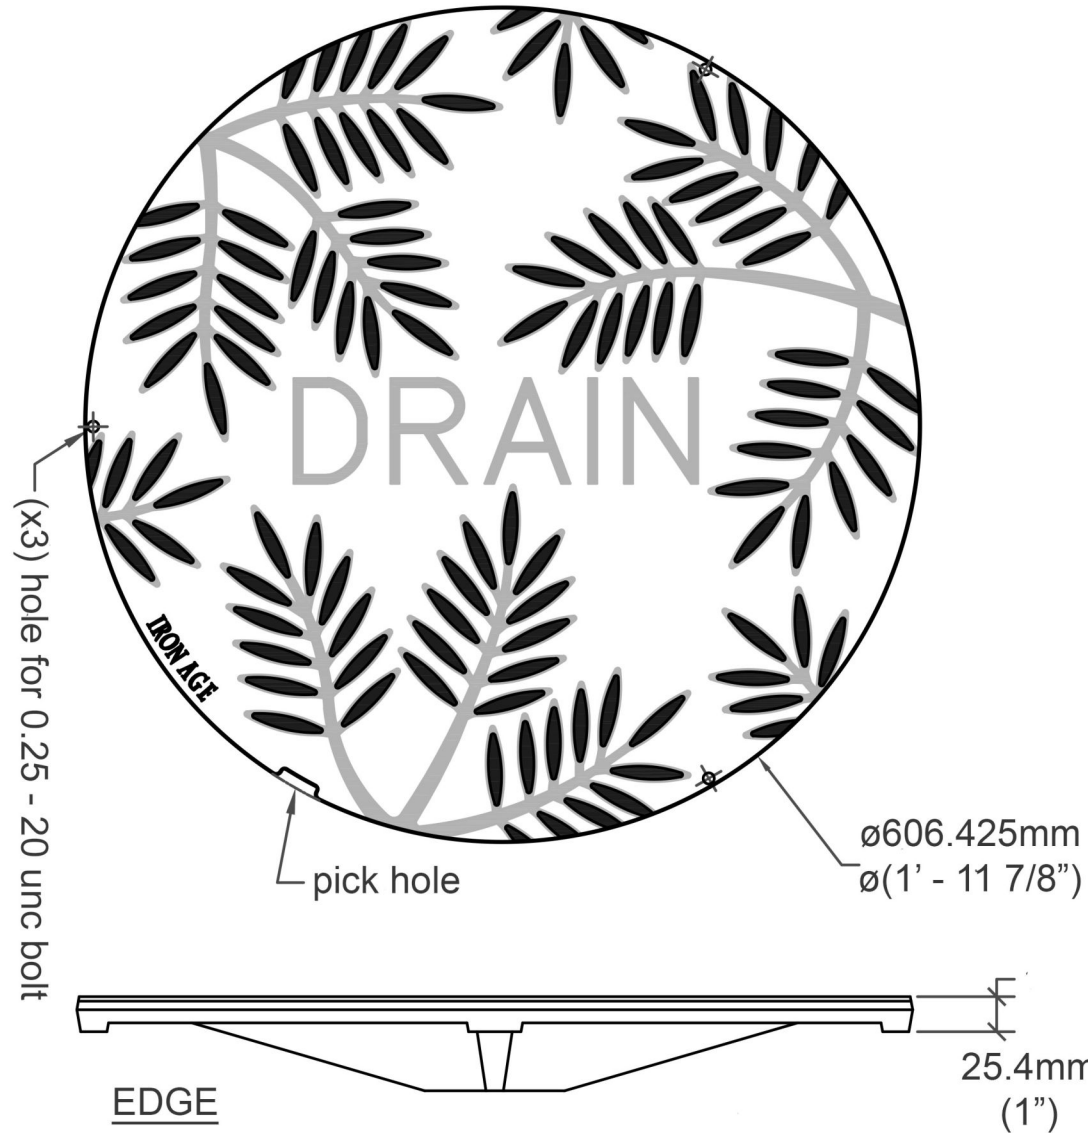

TOP

EDGE

Pattern : Locust

Material : Cast Iron

Locust 606 mm Round Drain

Locust manhole cover 24"

Finish : Natural

Thickness : 25.4

Drawing no : LOC-RD-606

Product no : CI65-606RD

Dimensions : 606.425

Units : mm

Unit 5 Cotswold Business Park
Millfield Lane
Beds LU1 4AJ

Load Class : N/A

Flow rate :

info@lateraldesignstudio.co.uk