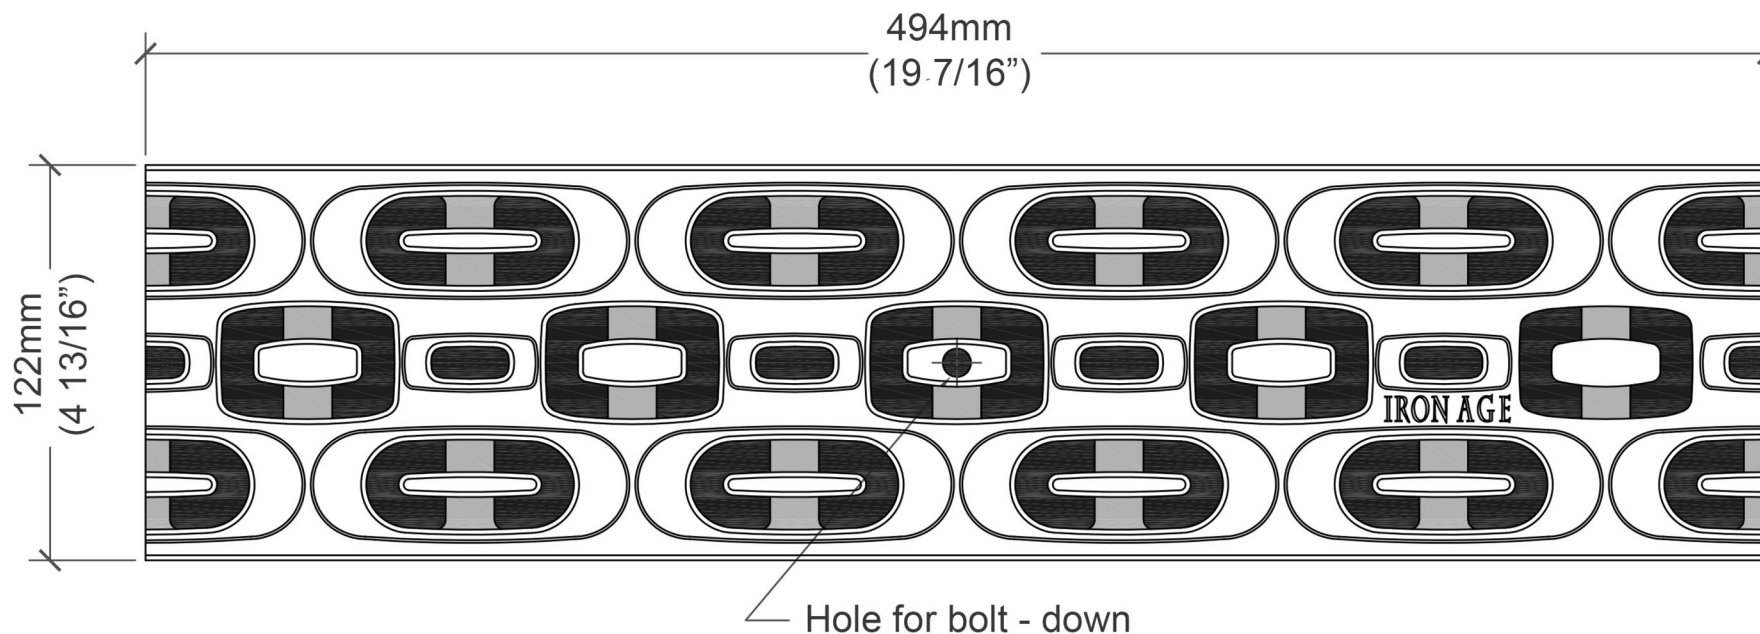

3 GRATES ARRAYED

TOP

Pattern : Paradise

Material : Cast Iron

Paradise 494 x 122 mm Channel
Grate Paradise 5" tench cover

Finish : Natural finish

Thickness : 20.6375

Drawing no : PAR-CG-494-122 Product no : CI62-494-122CG

Dimensions : 494 x 122

Units : mm

Unit 5 Cotswold Business
Park
Millfield Lane
Beds LU1 4AJ

Load Class : N/A

Flow rate : 25%

info@lateraldesignstudio.co.uk

0208 450 2244