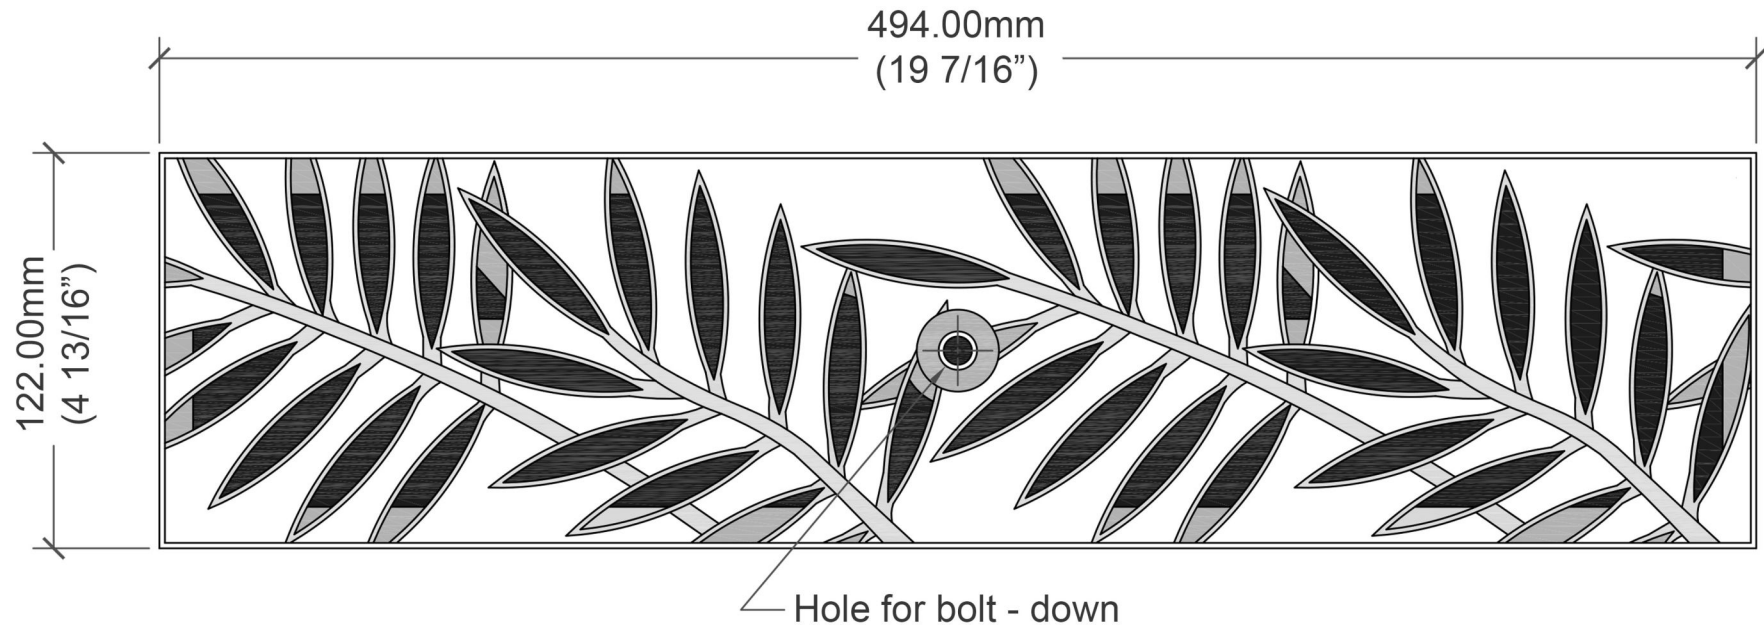

3 GRATES ARRAYED

TOP

Pattern : Locust

Material : Cast Iron

Locust 494 x 122 mm Channel Grate
Locust 5" trench cover

Finish : Natural Finish

Thickness : 20.6375

Drawing no : LOC-CG-494-122 Product no : CI65-494-122CG

Dimensions : 494 x 122

Units : mm

Unit 5 Cotswold Business Park
Millfield Lane
Beds LU1 4AJ

Load Class : N/A

Flow rate : 19%

info@lateraldesignstudio.co.uk

0208 450 2244