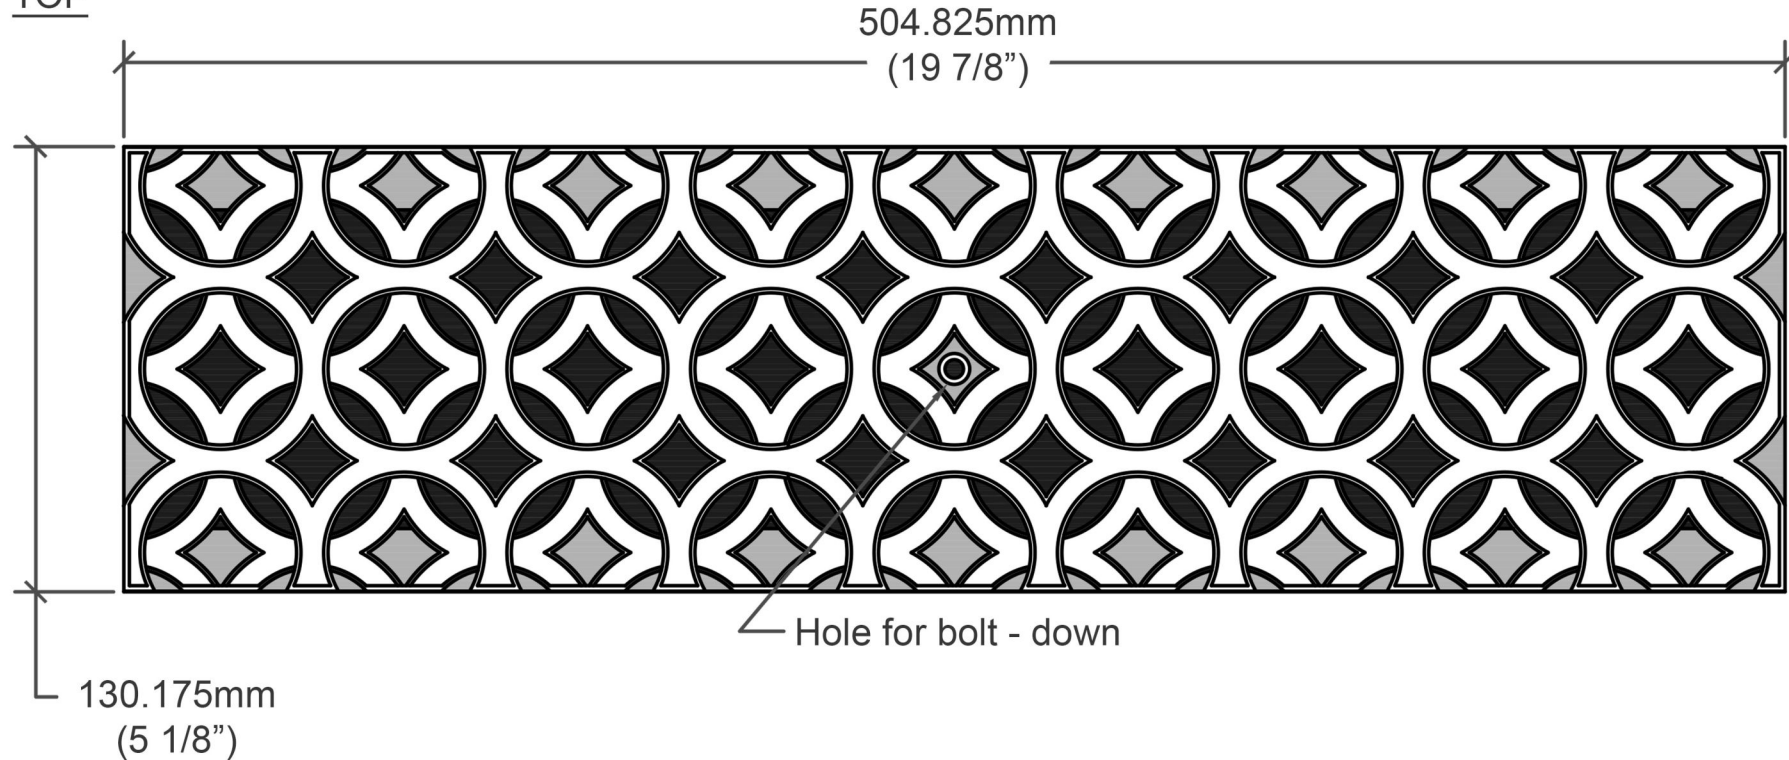

3 GRATES ARRAYED

TOP

 **IRON AGE**
DESIGNS www.ironagegrates.co.uk

Pattern : Interlaken

Material : Cast Iron

Interlaken 505 x 130 mm Channel Grate
Interlaken Z-5" trench cover

Finish : Natural Finish

Thickness : 18.25625

Drawing no : INT-CG-505-130 Product no : CI66-505-130CG

Dimensions : 504,8250 x
130,175

Units : mm

 **LATERAL**
DESIGN STUDIO
www.lateraldesignstudio.co.uk

Unit 5 Cotswold Business
Park
Millfield Lane
Beds LU1 4AJ