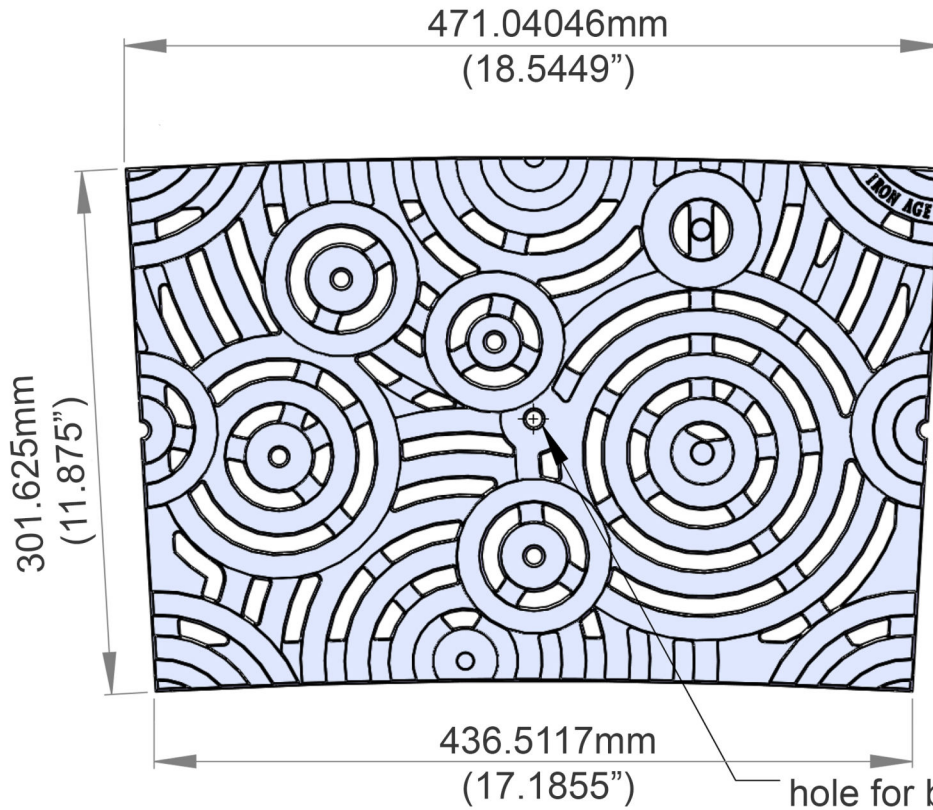

TOP  
scale 1:4

END  
scale 1:4

25.4mm  
(1")

BACK  
scale 1:5

Pattern : Oblio

Material : Cast Ductile Iron

Oblio 472mm Curved Grate

Oblio 12"x18' trench grate 13' Rad.

Finish : Natural

Thickness : 25.4

Drawing no : OBL-RG-472

Product no : C1100-472RG

Dimensions : 471,04046 x 301,625

Units : mm

Unit 5 Cotswold Business Park  
Millfield Lane  
Beds LU1 4AJ

Load Class : N/A