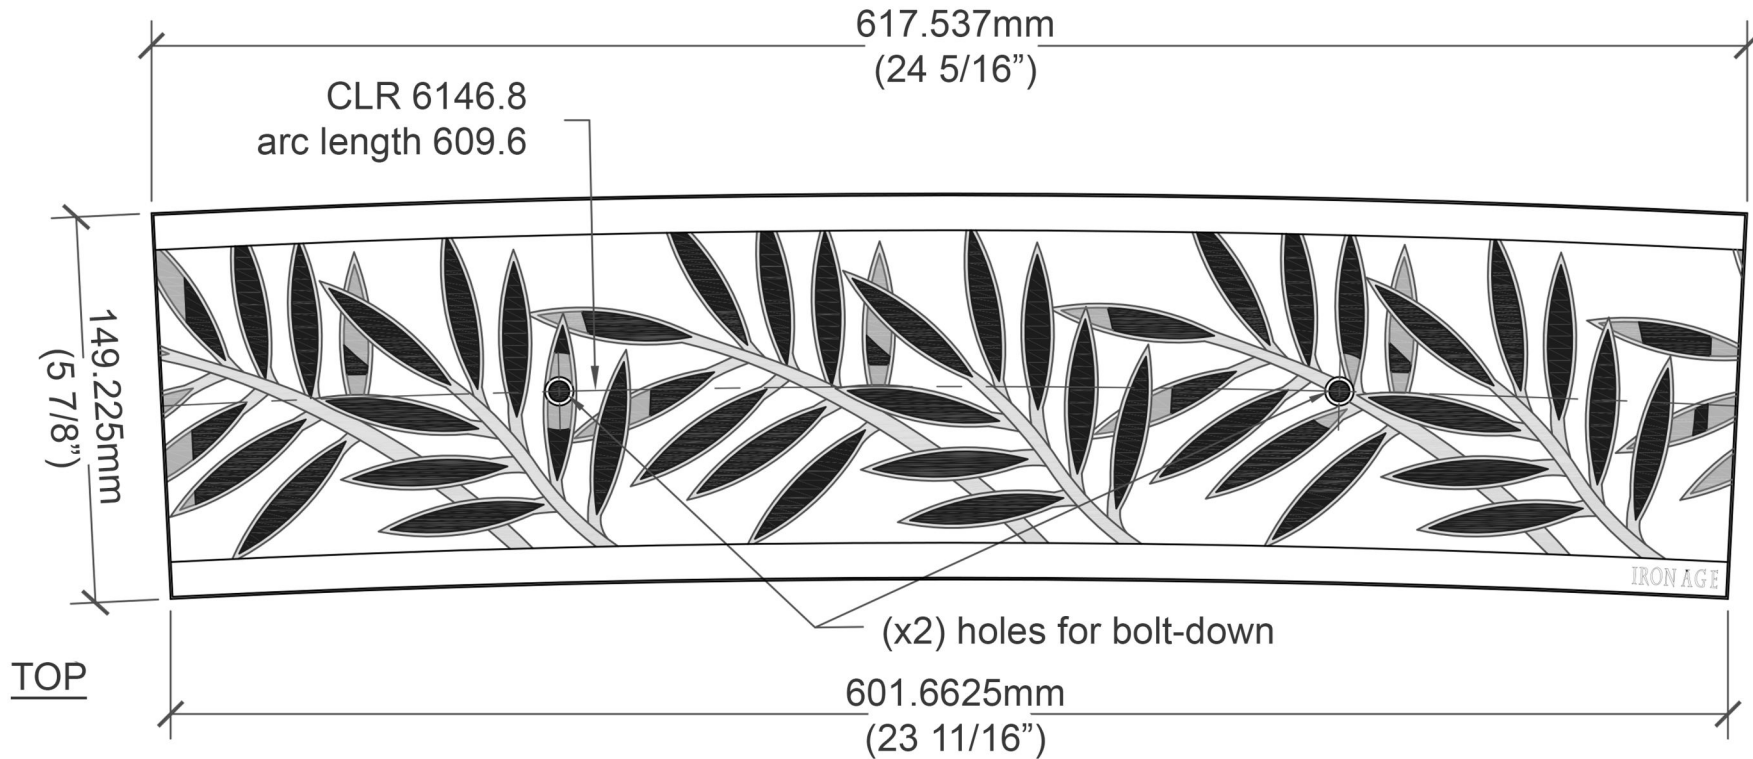

3 GRATES ARRAYED

Pattern : Locust

Material : Cast Iron

Locust 618mm Curved Grate

Locust 6" trench cover C.L.R20'-2"

Finish : Oiled

Thickness : 19.05

Drawing no : LOC-RG-618

Product no : CI65-618RG

Dimensions : 617,537 x
149.225

Units : mm

Unit 5 Cotswold Business
Park
Millfield Lane
Beds LU1 4AJ

Load Class : N/A

Flow rate : 15%

info@lateraldesignstudio.co.uk

0208 450 2244