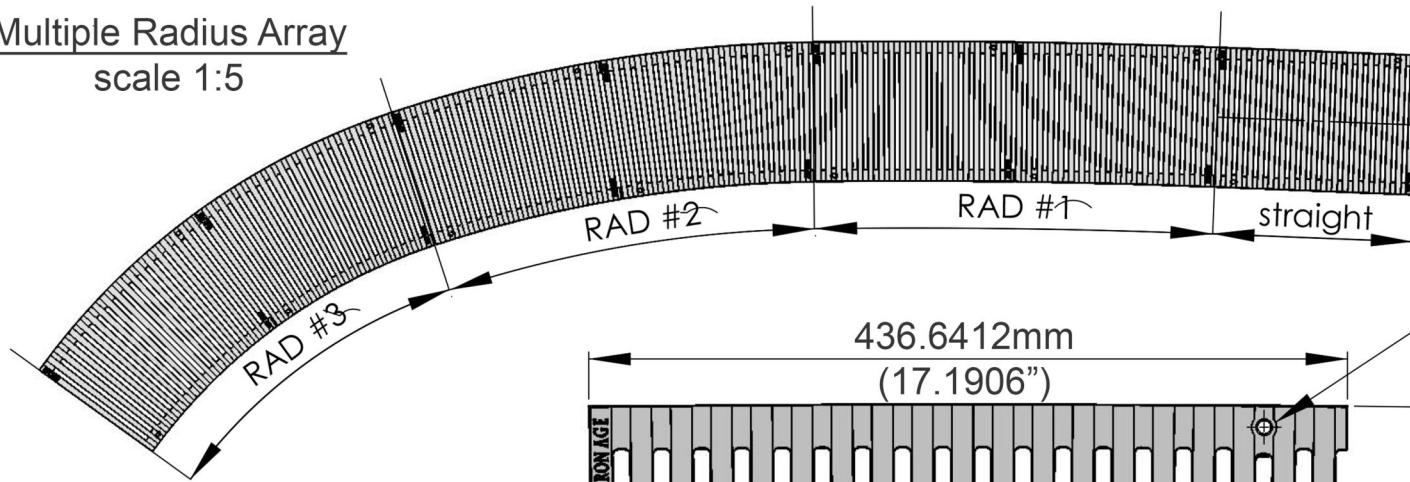

Multiple Radius Array
scale 1:5

RAD #1 TOP
scale 1:4

CLR 16459.2

(x2) hole for
bolt down

25.4mm
(1")

END
scale 1:4

Pattern : Regular Joe

Material : Cast Ductile Iron

Joe 437mm Curved Grate

Regular Joe 12"x 17" Rad #1 (54"@CL)

Finish : Natural

Thickness : 25.4

Drawing no : JOE-RG-437

Product no : CI94-437RG

Dimensions : 436,6412 x
301,625

Units : mm