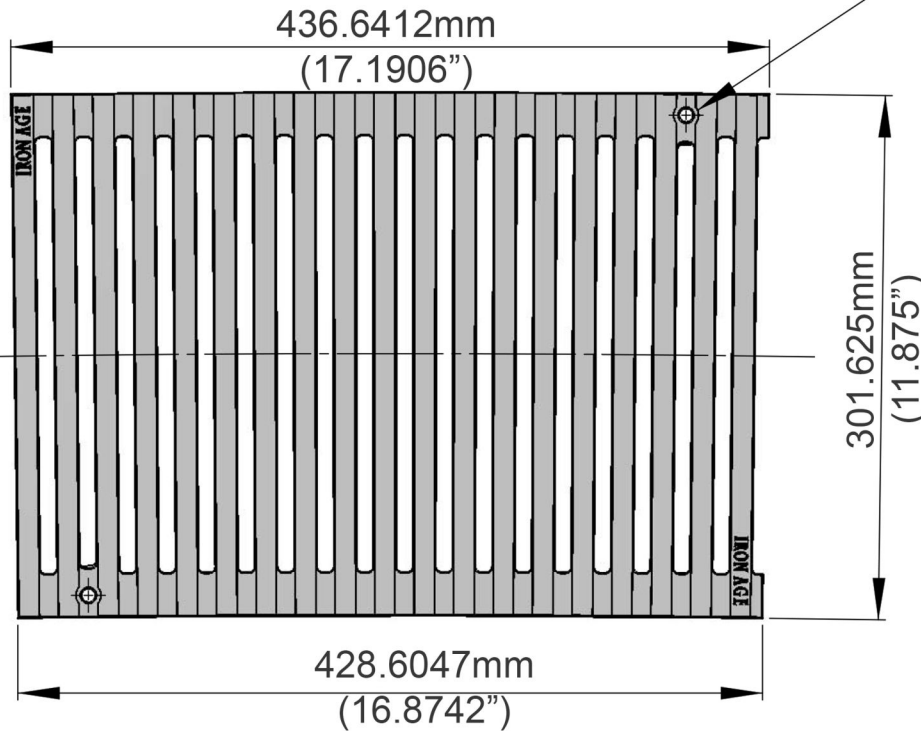

Multiple Radius Array
scale 1:5

RAD #1 TOP
scale 1:4

CLR 16459.2

(x2) hole for
bolt down

25.4mm
(1")

END
scale 1:4

Pattern : Regular Joe

Material : Cast Ductile Iron

Joe 437mm Curved Grate

Regular Joe 12"x 17" Rad #1 (54"@CL)

Finish : Natural

Thickness : 25.4

Drawing no : JOE-RG-437

Product no : CI94-437RG

Dimensions : 436,6412 x
301,625

Units : mm