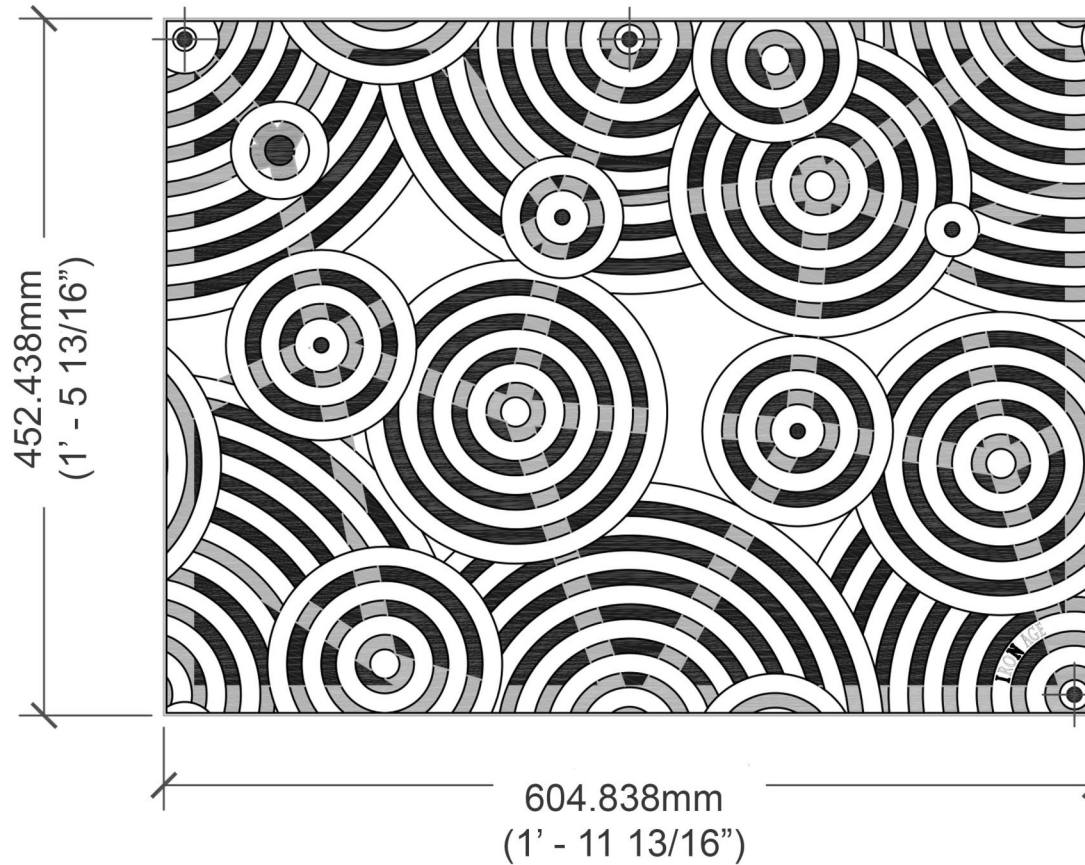

TOP VIEW

 <p>IRON AGE DESIGNS www.ironagegrates.co.uk</p>	Pattern : Versigrate	Material : Cast Iron	Oblio 604 x 452 mm Sq. Drain Oblio 18"x 24" Versigrate	
	Finish : Natural	Thickness : 38.1		
	Dimensions : 604,838 x 452,438	Units : mm	Flow rate : N/A	 <p>LATERAL DESIGN STUDIO www.lateraldesignstudio.co.uk</p>
Load Class : N/A	Flow rate : N/A	Unit 5 Cotswold Business Park Millfield Lane Beds LU1 4AJ	info@lateraldesignstudio.co.uk	
Copyright 2011-2016 Lateral Design Studio Limited. This drawing and subject matter disclosed therein, embody proprietary information which is the confidential property of Lateral Design Studio Ltd, none of which shall be copied, reproduced, disclosed to others, published or used, in whole or in part, without the express advanced written permission of a duly authorised agent of the company. This drawing is subject to recall by Lateral Design Studio Ltd.			 <p>ACID ANTI COPYING IN DESIGN</p>	