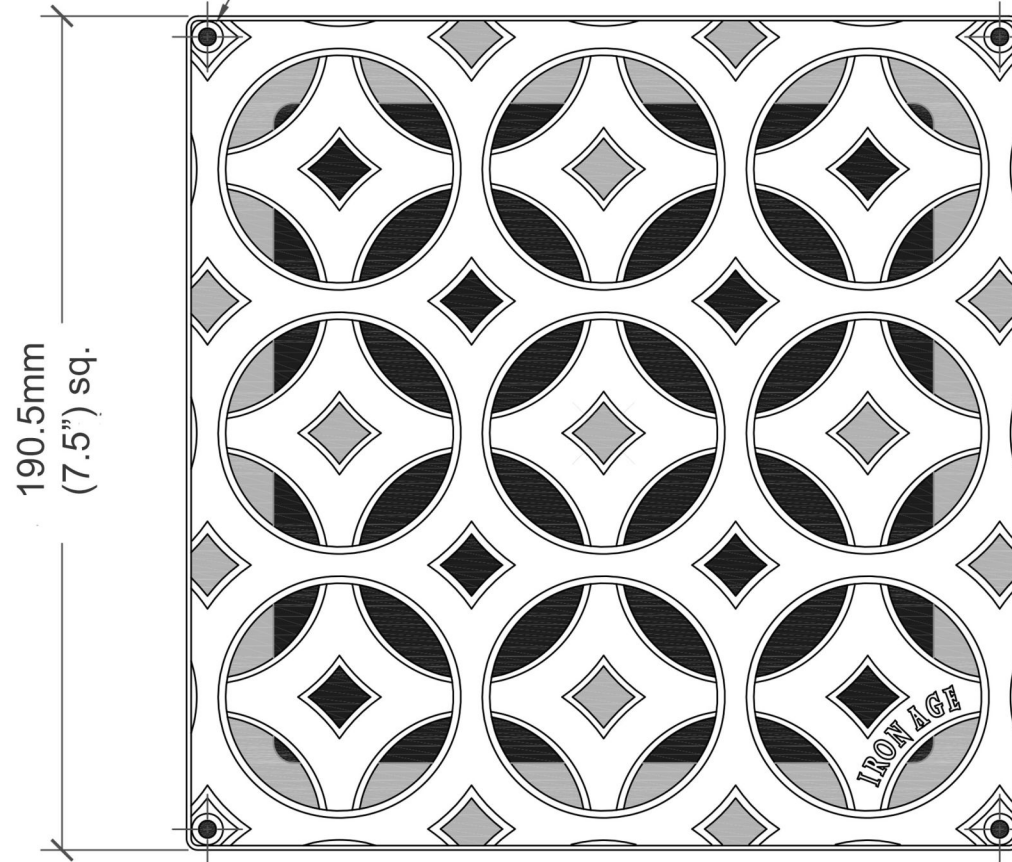

TOP

(x4) Divots to locate
bolt - down holes

190.5mm
(7.5") sq.

Pattern : Interlaken

Material : Cast Bronze

Interlaken 191mm Sq. Drain

Interlaken Drain 8"

Finish : Natural

Thickness : 4.7625

Drawing no : INT-SD-191

Product no : CI66-191SD

Dimensions : 190.5

Units : mm

Unit 5 Cotswold Business
Park
Millfield Lane
Beds LU1 4AJ

Load Class : N/A

Flow rate : N/A